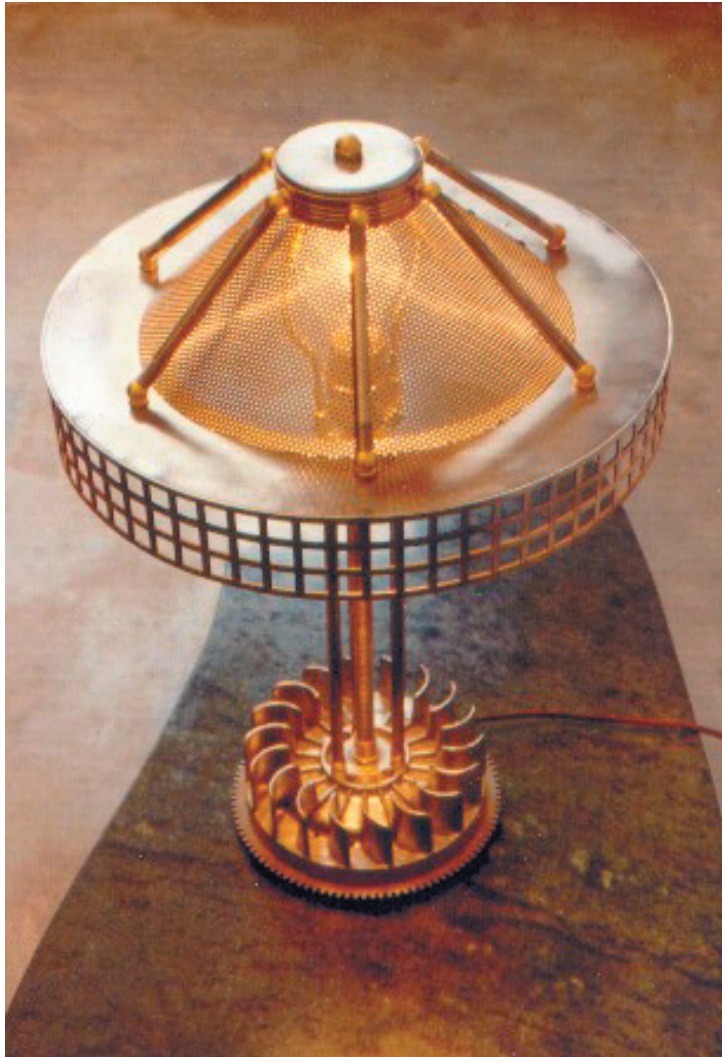

# Daniel Berglund Lighting

Perforated Table Lamp

Brass and steel in an antique bronze finish. 21.5" high by 14" diameter shade.